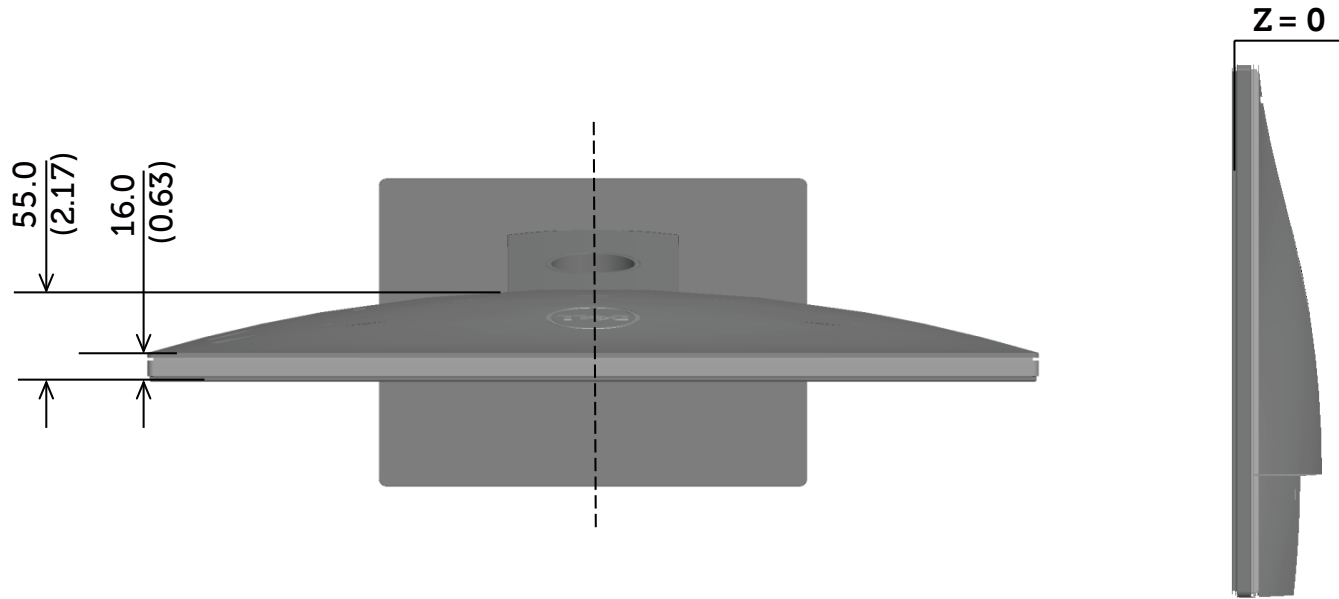

SE2416H Outline Dimensions

Nominal Dimensions
Unit: mm/(inch)

Back view of Monitor without stand